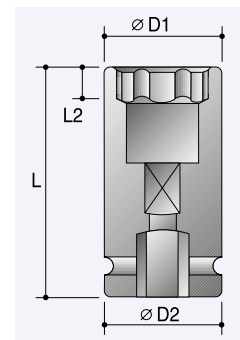

Combination Budd Wheel Sockets

3/4" Dr.,

	D2	D1	L2	L	
size	mm	mm	mm	mm	No.
1-1/2" x 13/16" Sq.	57	57	14	97	61640116
32mm x 17mm Sq.	52	50	12	90	61740032
35mm x 17mm Sq.	52	54	13	90	61740035
38mm x 20mm Sq.	54	56	14	95	61740038
41mm x 21mm Sq.	54	58	14	97	61740041
41mm x 19mm Sq.	54	56	14	95	61745041
41mm x 20mm Sq.	54	57	14	95	61746041

Combination Budd Wheel Sockets