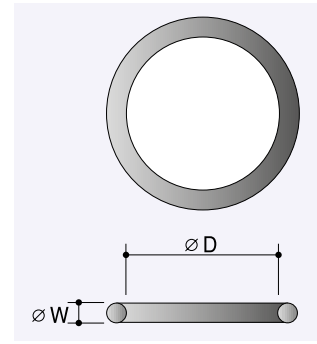

With Tube type magnetic

Pin & O-Ring

Pin & O-Ring

Impact Sockets

Locking Pin

O-Ring

Locking Pin

	Drive	Fits Socket Drive end Diameters	d	L	
size	inch	mm	mm	mm	No.
1.5 x 10	1/4"	13	1.5	10	69730010
1.5 x 11	1/4"	14	1.5	11	69730011
2.5 x 14	3/8"	19~21	2.5	14	69731014
2.5 x 16	3/8"	22~24	2.5	16	69731016
2.5 x 18	3/8"	24~26	2.5	18	69731018
2.5 x 22	3/8"	28~30	2.5	22	69731022
2.5 x 28	3/8"	32~34	2.5	28	69731028
3.0 x 18	1/2"	22	3	18	69732018
3.0 x 20	1/2"	24~28	3	20	69732020
3.0 x 25	1/2"	29~34	3	25	69732025
3.0 x 28	1/2"	35~38	3	28	69732028
3.0 x 38	1/2"	43~44	3	38	69732038
4.0 x 31	3/4"	36~41	4	31	69734031
4.0 x 35	3/4"	42~46	4	35	69734035
4.0 x 45	3/4"	51~57	4	45	69734045
4.0 x 53	3/4"	60~65	4	53	69734053
5.0 x 40	1"	48~52	5	40	69735040
5.0 x 45	1"	54~60	5	45	69735045
5.0 x 49	1"	62	5	49	69734049
6.0 x 75	1"	86	6	75	69735075
6.0 x 84	1"	95	6	84	69735084
6.0 x 75	1-1/2"	86	6	75	69735075
6.0 x 84	1-1/2"	95	6	84	69735084
6.0 x 116	1-1/2"	127	6	116	69735116
8.0 x 110	2-1/2"	127	8	110	69738110
8.0 x 139	2-1/2"	152	8	139	69738139