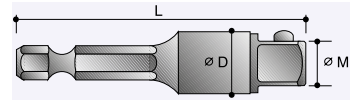

Male Square - Lock Pin Retainer.

Male Square - Steel Ball Retainer.

Hex Drive Extensions

1/4" Male Square - Lock Pin Retainer.

M	H	D	L	No.
		mm	mm	
1/4"	7mm	9	75	69309075

1/4" Male Square - Lock Pin Retainer.