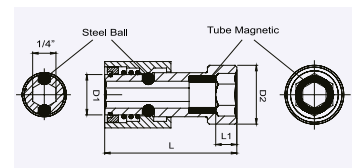

Bit Through Sockets

With Tube type magnetic

For use with DIN 3126-E6.35

1/4" = 6.3mm Hex Shank Double end Power Bits

No.	Drive size	inch	mm	D2	D1	L1	L	
6916A008	1/4"	8	13	11	5	36		
6916A010	1/4"	10	15.5	11	5	36		
6916A012	1/4"	12	18.5	11	5	36		
6916C012	1/4"	12	17.5	11	5	36		Thin Wall
6916A013	1/4"	13	19.5	11	5	36		
6916A014	1/4"	14	20.5	11	5	36		
6916B008	1/4"	8	13	11	5	45		
6916B010	1/4"	10	15.5	11	5	45		
6916B012	1/4"	12	18.5	11	5	45		
6916B013	1/4"	13	19.5	11	5	45		
6916B014	1/4"	14	20.5	11	5	45