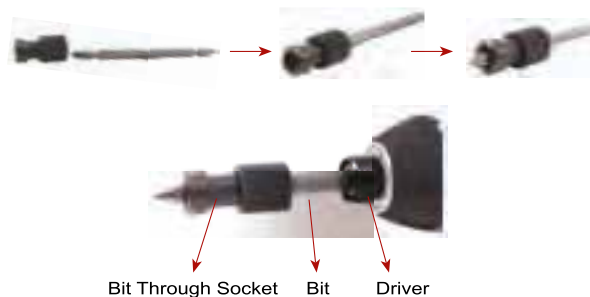

Bit Through Sockets

With Tube type magnetic

For use with DIN 3126-E6.35

1/4" = 6.3mm Hex Shank Double end Power Bits

No.	Drive size	inch	mm	D2	D1	L1	L	
6916A008	1/4"	8	13	11	5	36		
6916A010	1/4"	10	15.5	11	5	36		
6916A012	1/4"	12	18.5	11	5	36		
6916C012	1/4"	12	17.5	11	5	36		Thin Wall
6916A013	1/4"	13	19.5	11	5	36		
6916A014	1/4"	14	20.5	11	5	36		
6916B008	1/4"	8	13	11	5	45		
6916B010	1/4"	10	15.5	11	5	45		
6916B012	1/4"	12	18.5	11	5	45		
6916B013	1/4"	13	19.5	11	5	45		
6916B014	1/4"	14	20.5	11	5	45