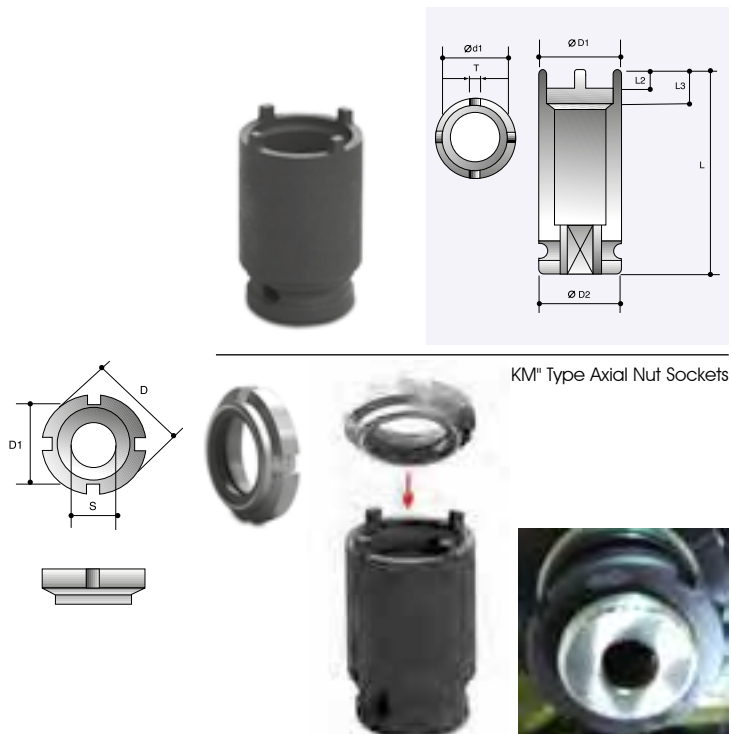

"KM" Type Nuts

size		S	D	D1
		mm	mm	mm
KM00	10KM	10 x 0.75	18	14
KM01	12KM	12 x 1	22	18
KM02	15KM	15 x 1	25	21
KM03	17KM	17 x 1	28	24
KM04	20KM	20 x 1	32	28
KM05	25KM	25 x 1.5	38	34
KM06	30KM	30 x 1.5	45	41
KM07	35KM	35 x 1.5	52	48
KM08	40KM	40 x 1.5	58	53
KM09	45KM	45 x 1.5	65	60
KM10	50KM	50 x 1.5	70	65
KM11	55KM	55 x 2	75	69
KM12	60KM	60 x 2	80	80
KM13	65KM	65 x 2	85	85
KM14	70KM	70 x 2	92	92
KM15	75KM	75 x 2	98	98
KM16	80KM	80 x 2	105	105
KM17	85KM	85 x 2	110	110
KM18	90KM	90 x 2	120	120
KM19	95KM	95 x 2	125	125
KM20	100KM	100 x 2	130	130
KM21	105KM	105 x 2	140	140
KM22	110KM	110 x 2	145	145

KM" Type Axial Nut Sockets