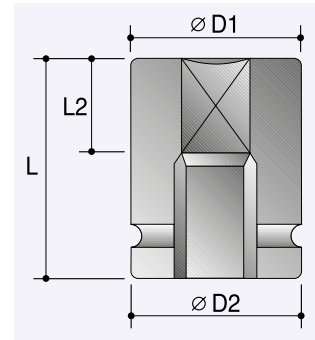

4-Point Sockets

□ 3/4" Dr.,

	D2	D1	L2	L	
size	mm	mm	mm	mm	No.
13/16"	42	42	22	52	63040026
13/16"	51	42	34	62	6304G026
13/16"	44	42	24	95	6304F026
15/16"	44	44	22	52	63040030
16mm	40	40	24	52	63045016
17mm	40	40	24	52	63045017
19mm	40	40	24	52	63045019
20mm	42	42	24	52	63045020
21mm	42	42	24	52	63045021
21mm	44	42	24	95	63047021
22mm	44	44	24	52	63045022
24mm	44	47	24	52	63045024
27mm	44	49	24	52	63045027
30mm	44	54	24	52	63045030
17mm	44	40	16	67	63246170
19mm	44	40	16	67	63246190
20mm	44	44	16	67	63246200
21mm	44	44	16	67	63246210