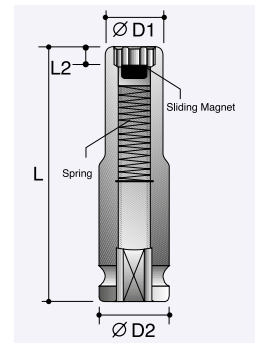

6-Point Sockets - Deep - With Slide Magnetic

Surface Drive Impact Sockets

6-Point Sockets - With Magnetic

6-Point Sockets - Deep - With Slide Magnetic

□ 1/4" Dr.,

	D2	D1	L2	L			D2	D1	L2	L	
size	mm	mm	mm	mm	No.	size	mm	mm	mm	mm	No.
3/16"	13	8.5	3	23	6340Q006	3/16"	13	8.5	6	50	6340S006
7/32"	13	9.5	3	23	6340Q007	7/32"	13	9.5	6	50	6340S007
1/4"	13	10.3	3	23	6340Q008	1/4"	13	10.3	7	50	6340S008
9/32"	13	11.3	3	23	6340Q009	9/32"	13	11.3	7	50	6340S009
5/16"	13	12.5	3	23	6340Q010	5/16"	13	12.5	9	50	6340S010
11/32"	13	13.8	4	23	6340Q011	11/32"	13	13.8	9	50	6340S011
3/8"	13	15	4	23	6340Q012	3/8"	13	15	9	50	6340S012
7/16"	13	16.3	5	23	6340Q014	7/16"	13	16.3	9	50	6340S014
1/2"	13	18.8	5	23	6340Q016	1/2"	13	18.8	9	50	6340S016
9/16"	13	20	6	23	6340Q018	9/16"	13	20	9	50	6340S018
5mm	13	8.8	3	23	6340P050	5mm	13	8.8	6	50	6340R050
5.5mm	13	9.5	3	23	6340P055	5.5mm	13	9.5	6	50	6340R055
6mm	13	10	3	23	6340P060	6mm	13	10	7	50	6340R060
7mm	13	11.3	3	23	6340P070	7mm	13	11.3	7	50	6340R070
8mm	13	12.5	3	23	6340P080	8mm	13	12.5	9	50	6340R080
9mm	13	13.8	4	23	6340P090	9mm	13	13.8	9	50	6340R090
10mm	13	15	4	23	6340P100	10mm	13	15	9	50	6340R100
11mm	13	16.3	5	23	6340P110	11mm	13	16.3	9	50	6340R110
12mm	13	17	5	23	6340P120	12mm	13	17	9	50	6340R120
13mm	13	18.8	5	23	6340P130	13mm	13	18.8	9	50	6340R130
14mm	13	20	6	23	6340P140	14mm	13	20	9	50	6340R140
15mm	13	21	6	23	6340P150	15mm	13	21	9	50	6340R150