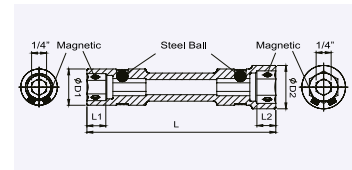

For use with DIN 3126-E6.35

1/4" = 6.3mm Hex Shank Double end Power Bits

No.			D2	D1	L1	L2	L
	mm	mm	mm	mm	mm	mm	mm
69160008	10	8	15	13	6	5	70
69160010	12	10	18.5	15.5	8	8	80

With two magnets at the 6-point opening