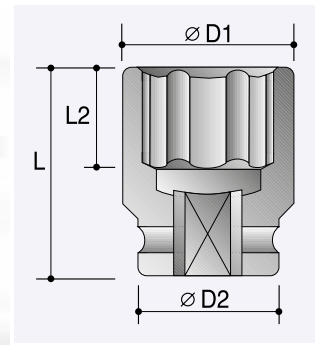

6-Point Budd Wheel Sockets - Control Depth Hex

3/4" Dr.,

	D2	D1	L2	L	
size	mm	mm	mm	mm	No.
1-1/2"	57	57	14	97	61840116
1-1/2"	60	60	66	102	61841116

6-Point Budd Wheel Sockets - Control Depth Hex

Combination Budd Wheel Sockets

3/4" Dr.,

	D2	D1	L2	L	
size	mm	mm	mm	mm	No.
1-1/2" x 13/16" Sq.	57	57	14	97	61440116
35mm x 17mm Sq.	52	54	13	90	61540035
41mm x 21mm Sq.	54	58	14	97	61540041