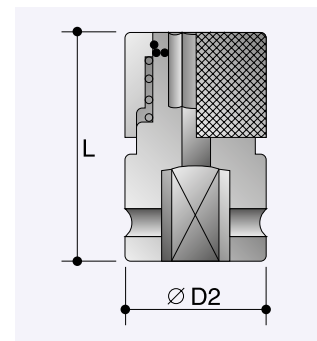

Bit Holders - Set Screw

□	⬡	D2	L2	L	No.
		mm	mm	mm	
3/8"	7/16" - 11mm	22	13	40	69141014
1/2"	7/16" - 11mm	23.8	13	38	69142014
1/2"	7/16" - 11mm	26	13	40	69142114
1/2"	5/8" - 16mm	30	17	45	69142120
1/2"	7/8" - 22mm	32	22	45	69142128
3/4"	7/16" - 11mm	44	13	54	6044H014
3/4"	5/8" - 16mm	44	17	54	6044H020
3/4"	7/8" - 22mm	44	22	54	6054H022
3/4"	1-1/4" - 32mm	44	30	56	6054H032
1"	5/8" - 16mm	54	17	62	6045N020
1"	7/8" - 22mm	54	22	62	6055N022
1"	1-1/4" - 32mm	54	30	60	6055N032
1"	1-1/4" - 32mm	54	30	70	6055N132
1-1/2"	7/8" - 22mm	86	22	80	6056H022
1-1/2"	1-1/4" - 32mm	86	30	85	6056H032
1-1/2"	1-5/8" - 41mm	86	41	95	6056H041
1-1/2"	55mm	86	50	105	6056H055
2-1/2"	1-5/8" - 41mm	127	41	120	6058H041
2-1/2"	55mm	127	50	125	6058H055
2-1/2"	2-3/8" - 60mm	127	55	130	6058H060
2-1/2"	2-9/16" - 65mm	127	60	135	6058H065

Quick Releasing Chucks

For 1/4", 5/16", 7/16", 5/8", 7/8" Hex Drive Power Bits.

□	⬡	D2	L	No.
		mm	mm	
3/8"	1/4"	19	45	69111A08
3/8"	5/16"	19	45	69111A10
3/8"	7/16"	22	51	69111A14
1/2"	1/4"	22	54	69112A08
1/2"	5/16"	22	54	69112A10
1/2"	7/16"	25	54	69112A14
1/2"	5/8"	30	67	69112A20
3/4"	7/16"	44	67	69114A14
3/4"	5/8"	44	79	69114A20
3/4"	7/8"	44	83	69114A28
1"	5/8"	54	83	69115A20
1"	7/8"	54	90	69115A28

Quick Releasing Chucks

For 6.3mm - 1/4" Hex Drive Insert Bits.

□	⬡	D2	L	No.
		mm	mm	
3/8"	1/4"	19	33	69121B08
3/8"	5/16"	19	37	69121B10
1/2"	1/4"	25	41	69122B08
1/2"	5/16"	25	41	69122B10