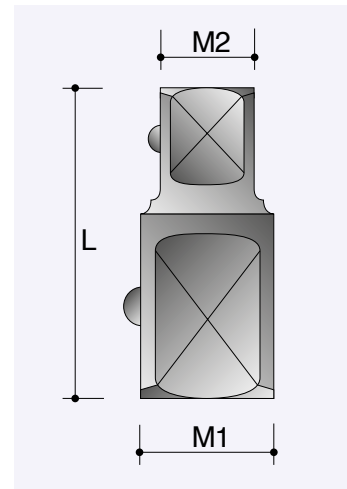

Connectors Male / Male Square

		L	No.
M1	M2	mm	
1/4"	1/4"	27	69001081
9/32"	1/4"	27	690A1081
3/8"	9/32"	27	69011091
3/8"	3/8"	34	69011121
1/2"	3/8"	38	69021121
1/2"	1/2"	40	69021161
1/2"	1/2"	50	69021162
3/4"	3/4"	54	69041241
1"	3/4"	77	69051241
1"	3/4"	57	69051242
1"	3/4"	66	69051243
1"	1"	68	69051322