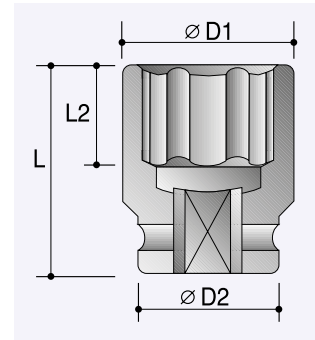

Surface Drive Impact Sockets

6-Point Sockets

6-Point Sockets - Deep

□ 1/4" Dr.,

	D2	D1	L2	L			D2	D1	L2	L	
size	mm	mm	mm	mm	No.	size	mm	mm	mm	mm	No.
3/16"	13	8.5	5	23	63400006	3/16"	13	8.5	6	50	63402006
7/32"	13	9.5	5	23	63400007	7/32"	13	9.5	6	50	63402007
1/4"	13	10.3	6	23	63400008	1/4"	13	10.3	7	50	63402008
9/32"	13	11.3	6	23	63400009	9/32"	13	11.3	7	50	63402009
5/16"	13	12.5	7	23	63400010	5/16"	13	12.5	9	50	63402010
11/32"	13	13.8	7	23	63400011	11/32"	13	13.8	9	50	63402011
3/8"	13	15	7	23	63400012	3/8"	13	15	9	50	63402012
7/16"	13	16.3	8	23	63400014	7/16"	13	16.3	9	50	63402014
1/2"	13	18.8	8	23	63400016	1/2"	13	18.8	9	50	63402016
9/16"	13	20	8	23	63400018	9/16"	13	20	9	50	63402018
4mm	13	7.6	4	23	63405040	4mm	13	7.6	4	50	63407040
4.5mm	13	8.2	5	23	63405045	4.5mm	13	8.2	6	50	63407045
5mm	13	8.8	5	23	63405050	5mm	13	8.8	6	50	63407050
5.5mm	13	9.5	5	23	63405055	5.5mm	13	9.5	6	50	63407055
6mm	13	10	6	23	63405060	6mm	13	10	7	50	63407060
7mm	13	11.3	6	23	63405070	7mm	13	11.3	7	50	63407070
8mm	13	12.5	7	23	63405080	8mm	13	12.5	9	50	63407080
9mm	13	13.8	7	23	63405090	9mm	13	13.8	9	50	63407090
10mm	13	15	7	23	63405100	10mm	13	15	9	50	63407100
11mm	13	16.3	8	23	63405110	11mm	13	16.3	9	50	63407110
12mm	13	17	8	23	63405120	12mm	13	17	9	50	63407120
13mm	13	18.8	8	23	63405130	13mm	13	18.8	9	50	63407130
14mm	13	20	8	23	63405140	14mm	13	20	9	50	63407140
15mm	13	21	8	23	63405150	15mm	13	21	9	50	63407150