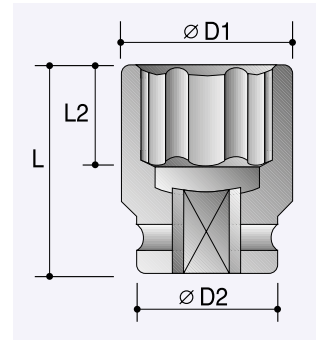

D2	D1	L2	Standard Length		Deep Length	
size	mm	mm	mm	mm	No.	mm	No.
3/8"	22	19	6	38	6362A012	83	6362C012
7/16"	24	21	8	38	6362A014	83	6362C014
1/2"	24	24	9	38	6362A016	83	6362C016
9/16"	26	26	11	38	6362A018	83	6362C018
5/8"	28	28	11	38	6362A020	83	6362C020
11/16"	30	30	11	38	6362A022	83	6362C022
3/4"	34	34	13	40	6362A024	83	6362C024
13/16"	36	36	15	40	6362A026	83	6362C026
7/8"	38	38	15	40	6362A028	90	6362C028
15/16"	38	42	18	45	6362A030	90	6362C030
1"	38	44	18	45	6362A100	90	6362C100
1-1/16"	46.5	46.5	19	50	6362A102	90	6362C102
1-1/8"	49	49	19	50	6362A104	90	6362C104
1-3/16"	51	51	21	50	6362A106	90	6362C106
1-1/4"	54	54	22	50	6362A108	90	6362C108
10mm	22	20	7	38	6362R010	83	6362T010
11mm	24	21	8	38	6362R011	83	6362T011
12mm	24	24	9	38	6362R012	83	6362T012
13mm	25	25	9	38	6362R013	83	6362T013
14mm	26	26	11	38	6362R014	83	6362T014
15mm	28	28	11	38	6362R015	83	6362T015
16mm	28	28	11	38	6362R016	83	6362T016
17mm	30	30	11	38	6362R017	83	6362T017
18mm	32	32	13	40	6362R018	83	6362T018
19mm	34	34	13	40	6362R019	83	6362T019
20mm	36	35	13	40	6362R020	83	6362T020
21mm	36	36	15	40	6362R021	83	6362T021
22mm	38	38	15	40	6362R022	90	6362T022
23mm	38	40	15	40	6362R023	90	6362T023
24mm	38	42	18	45	6362R024	90	6362T024
25mm	38	44	18	45	6362R025	90	6362T025
26mm	38	45	18	50	6362R026	90	6362T026
27mm	46.5	46.5	19	50	6362R027	90	6362T027
28mm	49	49	19	50	6362R028	90	6362T028
29mm	50	50	19	50	6362R029	90	6362T029
30mm	51	51	21	50	6362R030	90	6362T030
31mm	52	52	21	50	6362R031	90	6362T031
32mm	54	54	22	50	6362R032	90	6362T032