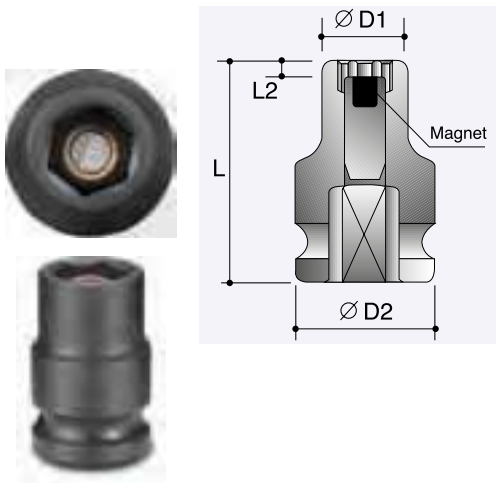

6-Point Sockets -Magnetic

1/4" Sq. Dr., 6-Point Sockets - Magnetic

3/8" Sq. Dr., 6-Point Sockets - Magnetic

1/2" Sq. Dr., 6-Point Sockets - Magnetic

Impact Sockets

6-Point Sockets

6-Point Sockets - Deep

6-Point Sockets

With Magnetic

□ 1/4" Dr.,

size	D2	D1	L2	L	No.	size	D2	D1	L2	L	No.
mm	mm	mm	mm	mm		mm	mm	mm	mm	mm	
3/16"	13	8.5	3	23	6040P006	4mm	13	7.6	3	23	6050P040
7/32"	13	9.5	3	23	6040P007	4.5mm	13	8.2	3	23	6050P045
1/4"	13	10.3	3	23	6040P008	5mm	13	8.8	3	23	6050P050
9/32"	13	11.3	3	23	6040P009	5.5mm	13	9.5	3	23	6050P055
5/16"	13	12.5	3	23	6040P010	6mm	13	10	3	23	6050P060
11/32"	13	13.8	4	23	6040P011	7mm	13	11.3	3	23	6050P070
3/8"	13	15	4	23	6040P012	8mm	13	12.5	3	23	6050P080
7/16"	13	16.3	5	23	6040P014	9mm	13	13.8	4	23	6050P090
1/2"	13	18.8	5	23	6040P016	10mm	13	15	4	23	6050P100
9/16"	13	20	6	23	6040P018	11mm	13	16.3	5	23	6050P110
						12mm	13	17	5	23	6050P120
						13mm	13	18.8	5	23	6050P130
						14mm	13	20	6	23	6050P140
						15mm	13	21	6	23	6050P150

6-Point Sockets - Deep

With Slide Magnetic

size	D2	D1	L2	L	No.	size	D2	D1	L2	L	No.
mm	mm	mm	mm	mm		mm	mm	mm	mm	mm	
3/16"	13	8.5	3	50	6040R006	5mm	13	8.8	3	50	6050R050
7/32"	13	9.5	3	50	6040R007	5.5mm	13	9.5	3	50	6050R055
1/4"	13	10.3	3	50	6040R008	6mm	13	10	3	50	6050R060
9/32"	13	11.3	3	50	6040R009	7mm	13	11.3	3	50	6050R070
5/16"	13	12.5	3	50	6040R010	8mm	13	12.5	3	50	6050R080
11/32"	13	13.8	4	50	6040R011	9mm	13	13.8	4	50	6050R090
3/8"	13	15	4	50	6040R012	10mm	13	15	4	50	6050R100
7/16"	13	16.3	5	50	6040R014	11mm	13	16.3	5	50	6050R110
1/2"	13	18.8	5	50	6040R016	12mm	13	17	5	50	6050R120
9/16"	13	20	6	50	6040R018	13mm	13	18.8	5	50	6050R130
						14mm	13	20	6	50	6050R140
						15mm	13	21	6	50	6050R150