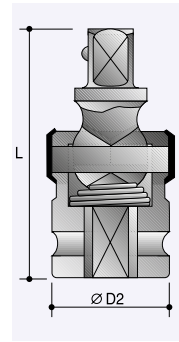

Impact Sockets

Universal Joints

		D2	L	Steel Ball Retainer	Pin Hole	Lock Pin Retainer
Female	Male	mm	mm	No.	No.	No.
1/4"	1/4"	16	43	64301008	64302008	64304008
3/8"	3/8"	24	50	64311012	64312012	64314012
1/2"	1/2"	32	60	64321016	64322016	64324016
3/4"	3/4"	44	90	6434A024	6434B024	6434C024
1"	1"	54	110	6435A100	6435B100	6435C100