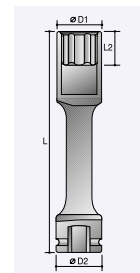

6-Point Extra Long Socket For Wheel Nuts