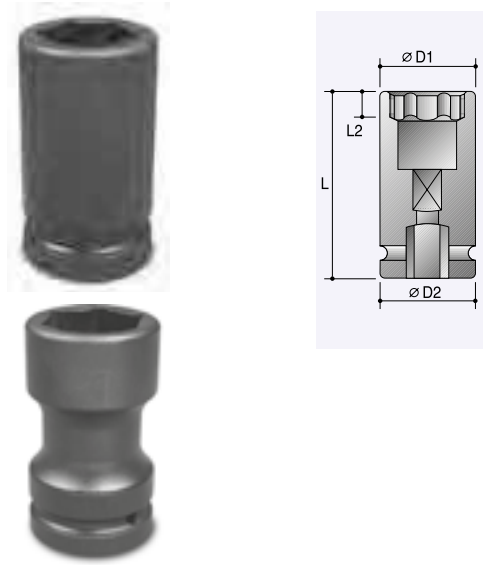

Combination Budd Wheel Sockets

4-Point Sockets

#5 Spline Dr.,

size	D2	D1	L2	L	No.
13/16" Sq.	55	44	24	68	67200026
15/16" Sq.	55	44	24	68	67200030
17mm Sq.	55	52	24	77	67245017
21mm Sq.	55	52	24	77	67245021