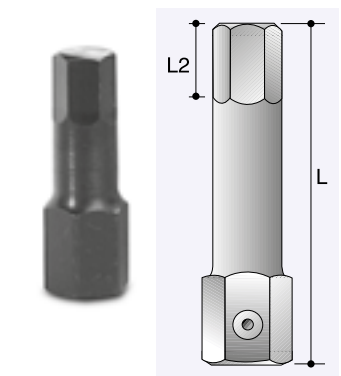

32mm - 1-1/4" Hex Drive Bits

For use with set screw bit holders

Hex Drivers

	L2	L	
size	mm	mm	No.
27mm	26	55	697RA227
29mm	26	55	697RA229
22mm	30	63	697RA322
23mm	30	63	697RA323
24mm	30	63	697RA324
25mm	30	63	697RA325
26mm	30	63	697RA326
27mm	30	63	697RA327
28mm	30	63	697RA328
29mm	30	68	697RA329
30mm	30	68	697RA330
31mm	30	68	697RA331
32mm		68	697RA332
36mm	30	68	697RA336

41mm - 1-5/8" Hex Drive Bits

For use with set screw bit holders

Hex Drivers

	L2	L	
size	mm	mm	No.
33mm	48	90	697RJ033
34mm	48	90	697RJ034
35mm	48	90	697RJ035
36mm	48	90	697RJ036
38mm	48	90	697RJ038
41mm		90	697RJ041

55mm Hex Drive Bits

For use with set screw bit holders

Hex Drivers

	L2	L	
size	mm	mm	No.
46mm	48	100	697RL046
50mm	48	100	697RL050
55mm		100	697RL055

60mm - 2-3/8" Hex Drive Bits

For use with set screw bit holders

Hex Drivers

	L2	L	
size	mm	mm	No.
50mm	48	105	697RM050
55mm	48	105	697RM055
56mm	48	105	697RM056
60mm		105	697RM060

65mm - 2-9/16" Hex Drive Bits

For use with set screw bit holders

Hex Drivers

	L2	L	
size	mm	mm	No.
55mm	48	110	697RN055
56mm	48	110	697RN056
60mm	48	110	697RN060
65mm		110	697RN065

Hex Drivers