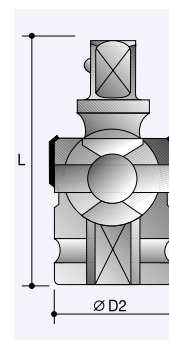

Impact Sockets

Universal Joints

		D2	L	Steel Ball Retainer	Pin Hole	Lock Pin Retainer
Female	Male	mm	mm	No.	No.	No.
1/4"	1/4"	16	43	64301008	64302008	64304008
3/8"	3/8"	24	50	64311012	64312012	64314012
1/2"	1/2"	32	60	64321016	64322016	64324016
3/4"	3/4"	44	90	6434A024	6434B024	6434C024
1"	1"	54	110	6435A100	6435B100	6435C100

Universal Joints - Thin Wall

		D2	L	Steel Ball Retainer	Pin Hole	Lock Pin Retainer
Female	Male	mm	mm	No.	No.	No.
3/8"	3/8"	18	47	6431T012	x	x
1/2"	1/2"	28	60	6432D016	6432E016	6432F016
1/2"	1/2"	24	60	6432T016	x	x

		D2	L	Steel Ball Retainer	Pin Hole
Female	Male	mm	mm	No.	No.
1-1/2"	1-1/2"	86	182	64161116	64162116
2-1/2"	2-1/2"	152	248	x	64382216

Universal Joints - Heavy Duty

		D2	L	Steel Ball Retainer	Pin Hole	Lock Pin Retainer
Female	Male	mm	mm	No.	No.	No.
1"	1"	58	118	6445A100	6445B100	6445C100

Universal Joints

		D2	L	Lock Button
Female	Male	mm	mm	No.
#5	#5	62	185	67759005