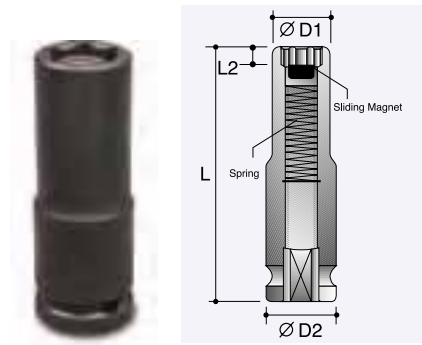

6-Point Sockets - Deep - With Slide Magnetic

Surface Drive Impact Sockets

6-Point Sockets - With Magnetic

6-Point Sockets - Deep - With Slide Magnetic

□ 1/4" Dr.,

	D2	D1	L2	L			D2	D1	L2	L	
size	mm	mm	mm	mm	No.	size	mm	mm	mm	mm	No.
3/16"	13	8.5	3	23	6340Q006	3/16"	13	8.5	6	50	6340S006
7/32"	13	9.5	3	23	6340Q007	7/32"	13	9.5	6	50	6340S007
1/4"	13	10.3	3	23	6340Q008	1/4"	13	10.3	7	50	6340S008
9/32"	13	11.3	3	23	6340Q009	9/32"	13	11.3	7	50	6340S009
5/16"	13	12.5	3	23	6340Q010	5/16"	13	12.5	9	50	6340S010
11/32"	13	13.8	4	23	6340Q011	11/32"	13	13.8	9	50	6340S011
3/8"	13	15	4	23	6340Q012	3/8"	13	15	9	50	6340S012
7/16"	13	16.3	5	23	6340Q014	7/16"	13	16.3	9	50	6340S014
1/2"	13	18.8	5	23	6340Q016	1/2"	13	18.8	9	50	6340S016
9/16"	13	20	6	23	6340Q018	9/16"	13	20	9	50	6340S018
5mm	13	8.8	3	23	6340P050	5mm	13	8.8	6	50	6340R050
5.5mm	13	9.5	3	23	6340P055	5.5mm	13	9.5	6	50	6340R055
6mm	13	10	3	23	6340P060	6mm	13	10	7	50	6340R060
7mm	13	11.3	3	23	6340P070	7mm	13	11.3	7	50	6340R070
8mm	13	12.5	3	23	6340P080	8mm	13	12.5	9	50	6340R080
9mm	13	13.8	4	23	6340P090	9mm	13	13.8	9	50	6340R090
10mm	13	15	4	23	6340P100	10mm	13	15	9	50	6340R100
11mm	13	16.3	5	23	6340P110	11mm	13	16.3	9	50	6340R110
12mm	13	17	5	23	6340P120	12mm	13	17	9	50	6340R120
13mm	13	18.8	5	23	6340P130	13mm	13	18.8	9	50	6340R130
14mm	13	20	6	23	6340P140	14mm	13	20	9	50	6340R140
15mm	13	21	6	23	6340P150	15mm	13	21	9	50	6340R150