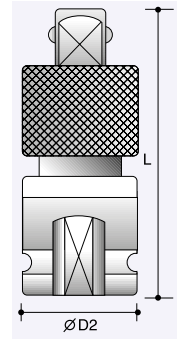

Impact Sockets

Quick-Change Adapters

Male end with Steel Ball Retainer

		D2	L	
Female	Male	mm	mm	No.
1/4"	3/8"	13	42	69110C12
3/8"	1/4"	20	38	69111C08
3/8"	1/4"	20	75	69111C18
3/8"	1/4"	20	100	69111C28
3/8"	1/4"	20	125	69111C38
3/8"	1/4"	20	150	69111C48
3/8"	1/4"	20	200	69111C58
3/8"	1/4"	20	250	69111C68
3/8"	1/4"	20	300	69111C78
3/8"	1/2"	22	60	69111C16
1/2"	3/8"	25	54	69112C12
1/2"	3/8"	25	100	69112C22
1/2"	3/8"	25	125	69112C32
1/2"	3/8"	25	150	69112C42
1/2"	3/8"	25	175	69112C52
1/2"	3/8"	25	200	69112C62
1/2"	3/8"	25	250	69112C72
1/2"	3/8"	25	300	69112C82
1/2"	3/4"	30	75	69112C24
3/4"	1/2"	44	70	69114C16
3/4"	1/2"	44	125	69114C26
3/4"	1/2"	44	150	69114C36
3/4"	1/2"	44	200	69114C46
3/4"	1/2"	44	250	69114C56
3/4"	1/2"	44	300	69114C66
3/4"	1/2"	44	400	69114C76
3/4"	1"	44	95	69114C32
1"	3/4"	54	90	69115C24
1"	3/4"	54	150	69115C34
1"	3/4"	54	200	69115C44
1"	3/4"	54	250	69115C54
1"	3/4"	54	300	69115C64
1"	3/4"	54	350	69115C74
1"	3/4"	54	400	69115C84