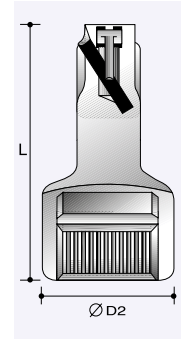

Extension Bars