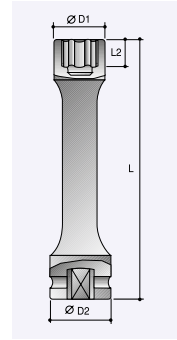

Impact Sockets

Torque Limiting Sockets

1" Dr.,

size	Ft. Lbs	N-m	D2 mm	D1 mm	L2 mm	L mm	No.
23mm	180	250	49	38	28	305	68552U23
24mm	250	350	49	40	28	305	68552W24
27mm	250	350	49	46	28	305	68552W27
27mm	330	450	49	46	28	305	68552Z27
29mm	290	400	49	48	28	305	68552Y29
30mm	400	550	49	49	28	305	68552B30
32mm	360	500	54	53	28	305	68552A32
32mm	440	600	54	53	28	305	68552C32
32mm	510	700	54	53	28	305	68552F32
33mm	360	500	54	54	28	305	68552A33
33mm	440	600	54	54	28	305	68552C33
36mm	440	600	54	57	28	305	68552C36
1-1/4"	250	350	54	53	28	305	68452W40
1-5/16"	475	650	54	54	28	305	68452J42
1-1/2"	475	650	54	54	28	305	68452J48
13/16"Sq.	475	650	54	54	28	305	6845AJ26

WARNING- ATTENTION REQUIRED!

In order to obtain accurate torque, the following procedure must be followed. Failure to follow this procedure could result in injury or death.

Using your Torque Limiting Socket

In order to obtain accurate torque you must allow Torque Limiting Socket to tighten the fastener completely. This is accomplished by allowing Torque Limiting Socket to tighten to the point where the fastener stops moving. Do Not stop before that point and Do Not tighten beyond where the fastener visibly stops moving. A good rule for consistent results is 2.5 seconds of impact time on the fastener. Failure to observe all procedures will result in inaccurate results.

Calibrating Your Impact Gun

Torque Limiting Sockets are calibrated with a 1/2" impact gun rated at 250 ft. lbs. with 90-100 psig of inlet pressure.

1. Tighten the fastener with one Torque Limiting Socket (for example try an 80 ft. lb. Torque Limiting Socket.)
2. Measure the break away torque in the tightening direction of the fastener with a dial type torque wrench. If the reading is above 80 ft. lb. turn the impact gun dial down one notch.
3. Repeat the above procedure until the fastener, Torque Limiting Socket and torque wrench are in sync. Your impact gun is now calibrated for any of the Torque Limiting Sockets that you choose.
4. Each time you use a Torque Limiting Socket, remember to reset the impact gun and inlet pressure to the determined settings. Any time you change your impact gun, air lines or compressor, you should re-calibrate your impact wrench.

- ⚠ **Do not** exceed 90-100 psig, operating pressure at the tool inlet while using Torque Limiting Socket.
- ⚠ **Do not** use an impact wrench exceeding 250 ft. lbs.
- ⚠ **Always** wear safety goggles, face, hand and body protective equipment when using Torque Limiting Socket or an impact wrench.
- ⚠ **Do not** hold on to Torque Limiting Socket while in use.
- ⚠ **Do not** run Torque Limiting Socket while off the fastener.
- ⚠ **Do not** use Torque Limiting Socket for removing lug nuts.
- ⚠ **Always** follow the manufacturers specification for lug nut torque.
- ⚠ **Always** make sure all wheel, studs and mounting faces of the hub are free of damage and dirt. When necessary use a wire brush to remove all dirt and rust and replace all worn or damaged parts. After running the vehicle for a distance the lug nuts should be checked again for proper torque.

How ACTION Torque Limiting Sockets Work

ACTION Torque Limiting Socket is a torque limiting tool. When a lugnut is tightened with a Torque Limiting Socket and impact gun, the lugnut stops turning at the specified torque. This is possible because the shaft of the Torque Limiting Socket is made from spring steel and starts to twist when the impact gun tries to over-torque the lugnut. When the hammer inside the impact wrench stops and rotates for the next blow the shaft unwinds, this allows the fastener to stop turning at the correct torque while the drive end twists, advances and then retreats, limiting the torque delivered.