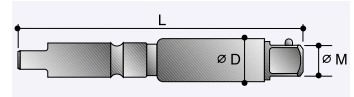

Male Square - Lock Pin Retainer.

Male Square - Steel Ball Retainer.

Hex Drive Extensions

1/4" Male Square - Lock Pin Retainer.

M	H	D	L	No.
		mm	mm	
1/4"	7mm	9	75	69309075

1/4" Male Square - Lock Pin Retainer.