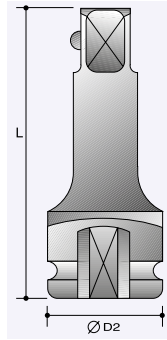

Lock Button