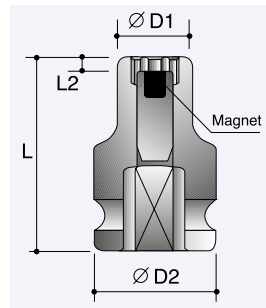

6-Point Sockets - With Magnetic