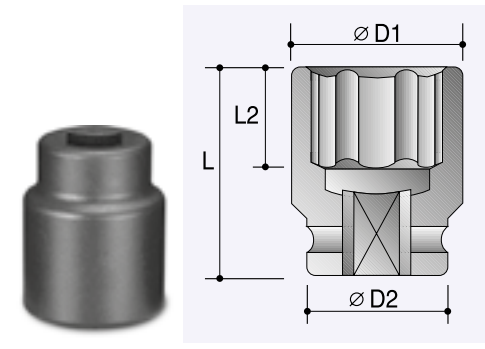

4-Point Sockets

6-Point Budd Wheel Sockets - Control Depth Hex

#5 Spline Dr.,

size	D2	D1	L2	L	No.
1-1/2"	60	60	14	102	67040116
1-1/2"	60	60	50	103	67041116
1-1/2"	60	60	22	105	67042116