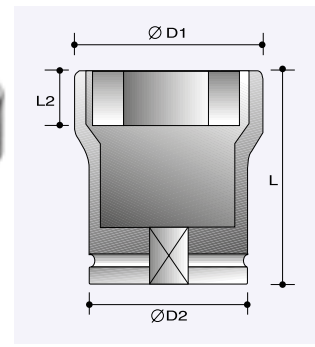

6-Point Truck Pinion Sockets

3/4" Dr.,

	D2	D1	L2	L	
size	mm	mm	mm	mm	No.
2"	58	67.5	26	105	6044N200
2-1/8"	60	71.5	26	105	6044N204
2-1/4"	64	76	26	105	6044N208
2-3/8"	67	80	26	105	6044N212
2-1/2"	70.5	83	26	105	6044N216
2-5/8"	73.5	87	26	105	6044N220
2-3/4"	77	91.5	26	105	6044N224
55mm	61	72.5	26	105	6054N055
65mm	71	84.5	26	105	6054N065

6-Point Truck Pinion Sockets