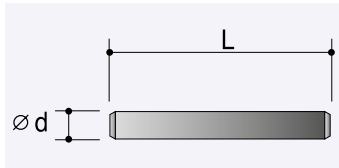

With Tube type magnetic

Pin & O-Ring

Pin & O-Ring

Impact Sockets

Locking Pin

O-Ring

Locking Pin

	Drive	Fits Socket Drive end Diameters	d	L	
size	inch	mm	mm	mm	No.
1.5 x 10	1/4"	13	1.5	10	69730010
1.5 x 11	1/4"	14	1.5	11	69730011
2.5 x 14	3/8"	19~21	2.5	14	69731014
2.5 x 16	3/8"	22~24	2.5	16	69731016
2.5 x 18	3/8"	24~26	2.5	18	69731018
2.5 x 22	3/8"	28~30	2.5	22	69731022
2.5 x 28	3/8"	32~34	2.5	28	69731028
3.0 x 18	1/2"	22	3	18	69732018
3.0 x 20	1/2"	24~28	3	20	69732020
3.0 x 25	1/2"	29~34	3	25	69732025
3.0 x 28	1/2"	35~38	3	28	69732028
3.0 x 38	1/2"	43~44	3	38	69732038
4.0 x 31	3/4"	36~41	4	31	69734031
4.0 x 35	3/4"	42~46	4	35	69734035
4.0 x 45	3/4"	51~57	4	45	69734045
4.0 x 53	3/4"	60~65	4	53	69734053
5.0 x 40	1"	48~52	5	40	69735040
5.0 x 45	1"	54~60	5	45	69735045
5.0 x 49	1"	62	5	49	69734049
6.0 x 75	1"	86	6	75	69735075
6.0 x 84	1"	95	6	84	69735084
6.0 x 75	1-1/2"	86	6	75	69735075
6.0 x 84	1-1/2"	95	6	84	69735084
6.0 x 116	1-1/2"	127	6	116	69735116
8.0 x 110	2-1/2"	127	8	110	69738110
8.0 x 139	2-1/2"	152	8	139	69738139