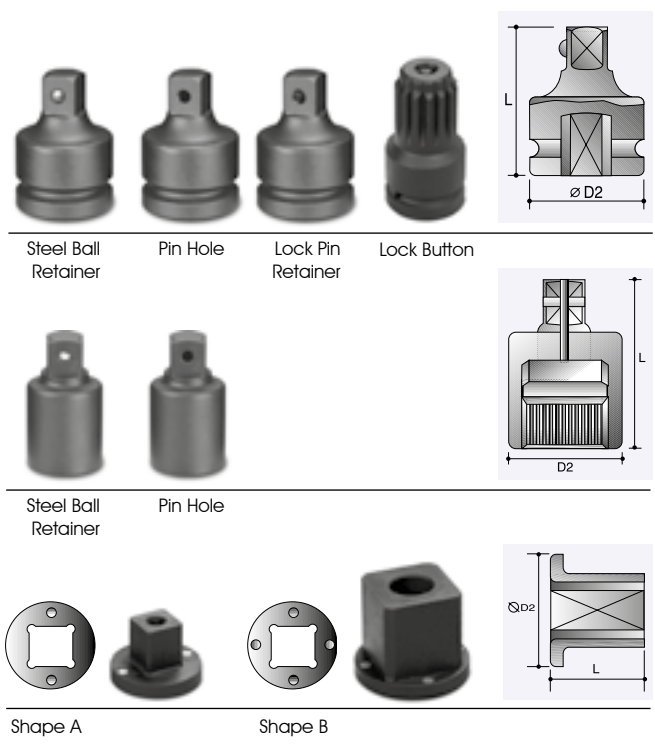

D2	L	Steel Ball Retainer	Pin Hole	Lock Pin Retainer			D2	L	Steel Ball Retainer	Pin Hole	Lock Pin Retainer
Female	Male	mm	mm	No.	No.	No.	Female	Male	mm	mm	No.	No.	No.
1/4"	3/8"	13.6	26	64001012	64002012	64004012	3/4"	1/2"	44	56	64041016	64042016	64044016
3/8"	1/4"	22	32	64011008	64012008	64014008	3/4"	1/2"	44	75	64041116	64042116	64044116
3/8"	1/4"	22	50	64011108	64012108	64014108	3/4"	1/2"	44	100	64041216	64042216	64044216
3/8"	1/4"	22	75	64011208	64012208	64014208	3/4"	1/2"	44	125	64041316	64042316	64044316
3/8"	1/4"	22	100	64011308	64012308	64014308	3/4"	1/2"	44	150	64041416	64042416	64044416
3/8"	1/4"	22	125	64011408	64012408	64014408	3/4"	1/2"	44	175	64041516	64042516	64044516
3/8"	1/4"	22	150	64011508	64012508	64014508	3/4"	1/2"	44	200	64041616	64042616	64044616
3/8"	1/2"	22	36	64011016	64012016	64014016	3/4"	1/2"	44	250	64041716	64042716	64044716
1/2"	1/4"	25	38	64021008	64022008	64024008	3/4"	1"	44	63	64041100	64042100	64044100
1/2"	1/4"	25	50	64021108	64022108	64024108	3/4"	1"	44	150	6404E100	6404F100	6404G100
1/2"	1/4"	25	100	64021208	64022208	64024208	3/4"	1"	44	175	6404A100	6404B100	6404C100
1/2"	1/4"	25	150	64021308	64022308	64024308	3/4"	#5	54	105	x	x	64049005
1/2"	3/8"	25	38	64021012	64022012	64024012	1"	3/4"	54	75	64051024	64052024	64054024
1/2"	3/8"	25	50	64021112	64022112	64024112	1"	3/4"	54	100	64051124	64052124	64054124
1/2"	3/8"	25	75	64021212	64022212	64024212	1"	3/4"	54	150	64051224	64052224	64054224
1/2"	3/8"	25	100	64021312	64022312	64024312	1"	3/4"	54	175	64051324	64052324	64054324
1/2"	3/8"	25	125	64021412	64022412	64024412	1"	3/4"	54	200	64051424	64052424	64054424
1/2"	3/8"	25	150	64021512	64022512	64024512	1"	3/4"	54	250	64051524	64052524	64054524
1/2"	3/8"	25	200	64021612	64022612	64024612	1"	1-1/2"	54	90	64051116	64052116	x
1/2"	3/8"	25	250	64021712	64022712	64024712	1"	#5	56	105	x	x	64059005
1/2"	3/8"	25	300	64021812	64022812	64024812	1-1/4"	1"	69	90	x	640A2100	x
1/2"	3/8"	25	380	64021912	64022912	64024912	1-1/4"	1-1/2"	69	95	x	640A2116	x
1/2"	3/8"	25	460	6402A012	x	6402C012	1-1/2"	1"	86	100	64061100	64062100	x
1/2"	3/8"	25	610	6402E012	x	6402G012	1-1/2"	2-1/2"	86	120	x	64062216	x
1/2"	3/8"	25	915	6402K012	x	6402M012	1-1/2"	1"	86	100	x	x	64064100
1/2"	3/4"	30	48	64021024	64022024	64024024	1-1/2"	#5	86	125	x	x	64069005
							1-3/4"	1-1/2"	98	135	x	64072116	x
							1-3/4"	2-1/2"	98	140	x	64072216	x
							2-1/2"	1-1/2"	127	138	x	64082116	x
							#5	3/4"	53	87	67451024	67452024	x
							#5	1"	53	94	67451100	67452100	x

Reducing Adapter - Sleeve Type - With Magnetic

			D2	L	
Female	Male	Shape	mm	mm	No.
1/4"	3/8"	A	19	17	69880P12
1/4"	1/2"	A	25	22	69880P16
3/8"	1/2"	A	25	22	69881P16
1/2"	5/8"	A	35	23	69882P20
1/2"	3/4"	A	44	30	69882P24
3/4"	1"	B	54	35	69884P32
1"	1-1/2"	B	86	50	69885P48
1-1/2"	2-1/2"	B	127	59	69886P80
2-1/2"	3-1/2"	B	176	95	69888P01