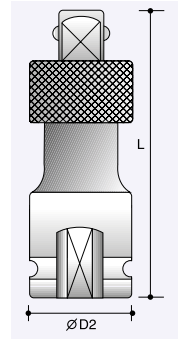

Impact Sockets

Quick-Change Extension Bars

Male end with Steel Ball Retainer

Female	Male	D2	L	No.	Female	Male	D2	L	No.
1/4"	1/4"	13	35	69110C08	1/2"	1/2"	25	150	69112416
1/4"	1/4"	13	75	69110108	1/2"	1/2"	25	175	69112516
1/4"	1/4"	13	100	69110208	1/2"	1/2"	25	200	69112616
1/4"	1/4"	13	125	69110308	1/2"	1/2"	25	250	69112716
1/4"	1/4"	13	150	69110408	1/2"	1/2"	25	300	69112816
1/4"	1/4"	13	300	69110508	1/2"	1/2"	25	460	69112916
1/4"	1/4"	13	450	69110608	1/2"	1/2"	25	610	69112A16
1/4"	1/4"	13	610	69110708	1/2"	1/2"	25	900	69112B16
3/8"	3/8"	19	46	69111C12	3/4"	3/4"	44	78	69114C24
3/8"	3/8"	19	75	69111112	3/4"	3/4"	44	125	69114324
3/8"	3/8"	19	100	69111212	3/4"	3/4"	44	150	69114424
3/8"	3/8"	19	125	69111312	3/4"	3/4"	44	200	69114624
3/8"	3/8"	19	150	69111412	3/4"	3/4"	44	250	69114724
3/8"	3/8"	19	200	69111612	3/4"	3/4"	44	300	69114824
3/8"	3/8"	19	250	69111712	3/4"	3/4"	44	400	69114A24
3/8"	3/8"	19	300	69111812	1"	1"	54	100	69115C32
3/8"	3/8"	19	460	69111912	1"	1"	54	150	69115432
3/8"	3/8"	19	610	69111A12	1"	1"	54	200	69115632
1/2"	1/2"	25	60	69112C16	1"	1"	54	250	69115732
1/2"	1/2"	25	75	69112116	1"	1"	54	300	69115832
1/2"	1/2"	25	100	69112216	1"	1"	54	350	69115932
1/2"	1/2"	25	125	69112316	1"	1"	54	400	69115A32