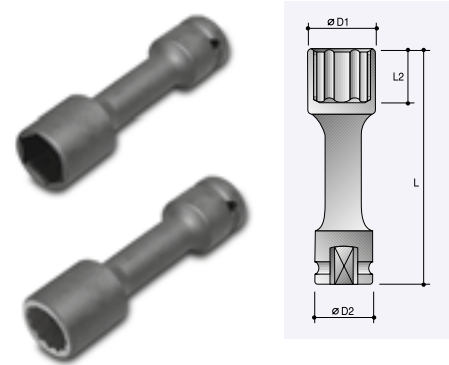

Wheel Nut Impact Socket

1/2" Dr.,

	D2	D1	L2	L	6-Point	12-Point
size	mm	mm	mm	mm	No.	No.
14mm	25	21	17	110	x	63928014
17mm	25	24	20	110	61127017	63928017
19mm	25	26	21	110	61127019	63928019
21mm	25	27.5	23	110	61127021	63928021
22mm	25	29.5	24	110	61127022	63928022

Wheel Nut Impact Socket

6-Point, Wheel Nut Impact Socket

With Plastic Stop

1/2" Dr.,

	D2	D1	L2	L	No.
size	mm	mm	mm	mm	No.
17mm	25	24	12	105	61128017
19mm	25	26	13	105	61128019
21mm	25	27.5	15	105	61128021
22mm	25	29.5	16	105	61128022