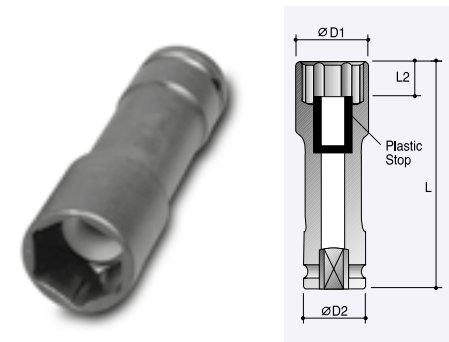

6-Point, Wheel Nut Impact Socket - With Plastic Stop

6-Point, Wheel Nut Impact Socket

With Plastic Sleeve & Stop

1/2" Dr.,

	D2	D1	L2	L	No.
size	mm	mm	mm	mm	No.
15mm - White	30	24	14	80	61126015
17mm - Blue	30	27	14	85	61126017
19mm - Yellow	30	29	15	85	61126019
21mm - Red	30	31	17	85	61126021
22mm - Green	30	32.5	18	85	61126022
17mm - Blue	25	27	24	130	6112J017
19mm - Yellow	30	29	24	130	6112J019
21mm - Red	30	31	24	130	6112J021
22mm - Green	30	32.5	24	130	6112J022
1 1/16" - Blue	25	27	24	130	6112J522
3/4" - Yellow	30	29	24	130	6112J524
13/16" - Red	30	31	24	130	6112J526
7/8" - Green	30	32.5	24	130	6112J528