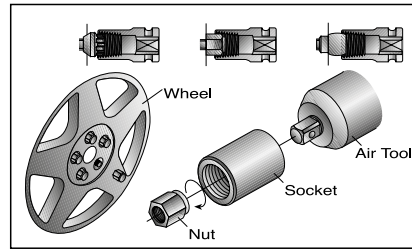

Impact Sockets

Wheel Lug Nut Removing Sockets

1/2" Dr.,

size	D2	D1	L2	L	No.
13.5mm	22	22	17	38	69782088
15.5mm	24	24	17	38	69782089
17mm	24	24	17	38	69782090
18.5mm	25	25	17	38	69782091
20mm	26	26	22	38	69782092
21.5mm	28.5	28.5	22	38	69782093
23mm	30	30	22	38	69782094
24.5mm	31	31	22	38	69782095
26mm	32	32	22	38	69782096
27.5mm	34	34	22	38	69782097
29.5mm	36	36	22	38	69782098
31.5mm	38	38	22	38	69782099

Wheel Lug Nut Removing Sockets