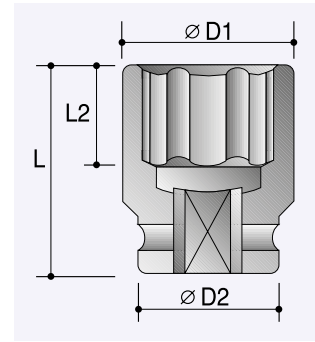

6-Point Sockets- Deep

6-Point Sockets

6-Point Sockets - Deep

1/4" Dr.,

	D2	D1	L2	L	No.	L2	L	No.
size	mm	mm	mm	mm		mm	mm	
3/16"	13	8.5	5	23	60400006	6	50	60402006
7/32"	13	9.5	5	23	60400007	6	50	60402007
1/4"	13	10.3	6	23	60400008	7	50	60402008
9/32"	13	11.3	6	23	60400009	7	50	60402009
5/16"	13	12.5	7	23	60400010	9	50	60402010
11/32"	13	13.8	7	23	60400011	9	50	60402011
3/8"	13	15	7	23	60400012	9	50	60402012
7/16"	13	16.3	8	23	60400014	9	50	60402014
1/2"	13	18.8	8	23	60400016	9	50	60402016
9/16"	13	20	8	23	60400018	9	50	60402018
4mm	13	7.6	4	23	60500040	4	50	60502040
4.5mm	13	8.2	5	23	60500045	6	50	60502045
5mm	13	8.8	5	23	60500050	6	50	60502050
5.5mm	13	9.5	5	23	60500055	6	50	60502055
6mm	13	10	6	23	60500060	7	50	60502060
7mm	13	11.3	6	23	60500070	7	50	60502070
8mm	13	12.5	7	23	60500080	9	50	60502080
9mm	13	13.8	7	23	60500090	9	50	60502090
10mm	13	15	7	23	60500100	9	50	60502100
11mm	13	16.3	8	23	60500110	9	50	60502110
12mm	13	17	8	23	60500120	9	50	60502120
13mm	13	18.8	8	23	60500130	9	50	60502130
14mm	13	20	8	23	60500140	9	50	60502140
15mm	13	21	8	23	60500150	9	50	60502150